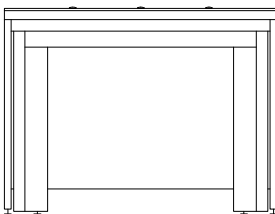

BANCHI LABORATORIO
Laboratory benches

MA90

Accessori
Accessories:

H 90