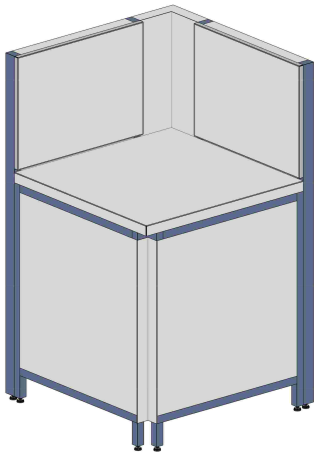

Ban MODULO BANCO ANGOLO

Parete
Wall

Corner bench module

Certificati / Certificates: EN 13150 / EN 61010-1

ANGOLO 2Ap / Corner 2Ap