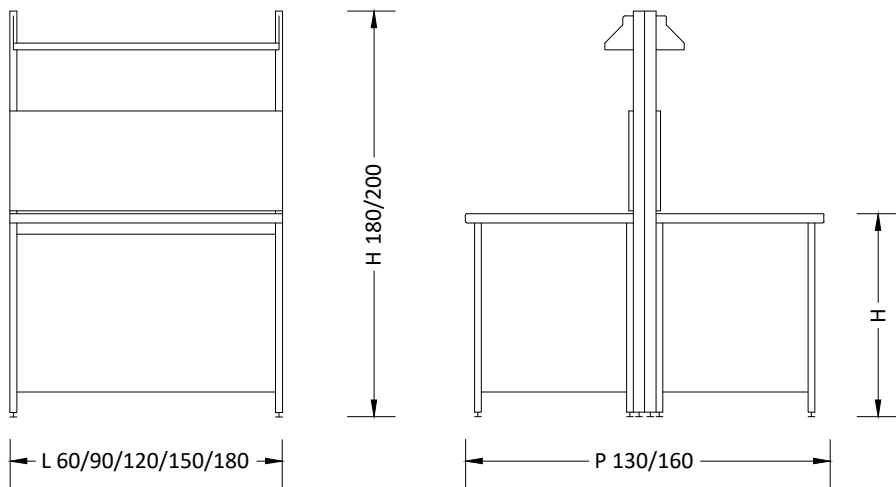

BANCHI LABORATORIO
Laboratory benches

MA90

Banco h 90 / Bench h 90
Scrivania h 75 / Desk h 75