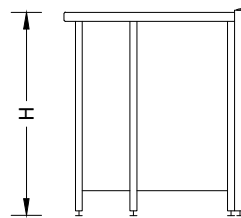

MA90

Accessori
Accessories:

Ban BANCO SAGOMATO CON BPS

Parete
Wall

Shaped bench with technical supplies unit

Certificati / Certificates: EN 13150 / EN 61010-1

SINSTRO / Left

DESTRO / Left

L 90/120/150/180

Banco h 90 / Bench h 90
Scrivania h 75 / Desk h 75

P 80
P 55
L 90/120/150/180

BANCHI LABORATORIO
Laboratory benches

MA90

Accessori
Accessories:

Ban BANCO CON TAVOLO ANTIVIBBRANTE

Parete
Wall