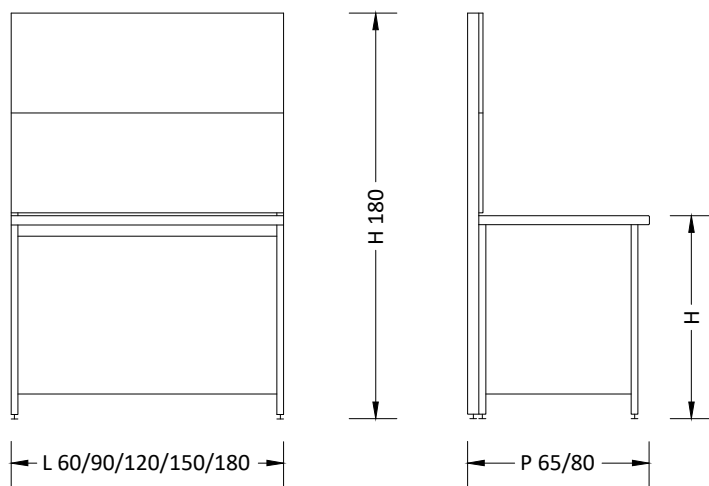

BANCHI LABORATORIO
Laboratory benches

MA90

Accessori
Accessories:

Banco h 90 / Bench h 90
Scrivania h 75 / Desk h 75

Ban BANCO con ALZATA PANNELLATA h 180

Parete
Wall

Bench with wall panel h 180

Certificati / Certificates: EN 13150 / EN 61010-1

BANCHI LABORATORIO
Laboratory benches

MA90

Accessori
Accessories:

Banco h 90 / Bench h 90
Scrivania h 75 / Desk h 75

Ban BANCO con ALZATA PANNELLATA h 180

Centrale
Central

Bench with wall panel h 180

Certificati / Certificates: EN 13150 / EN 61010-1