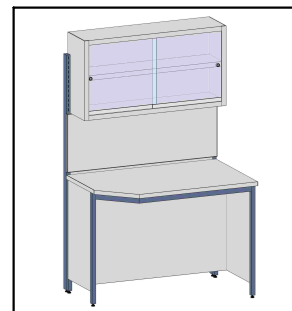

MA90

Accessori
Accessories:

Ban BANCO SAGOMATO CON BPS

Parete
Wall

Shaped bench with technical supplies unit

Certificati / Certificates: EN 13150 / EN 61010-1

SINSTRO / Left

DESTRO / Left

L 90/120/150/180

Banco h 90 / Bench h 90
Scrivania h 75 / Desk h 75

P 80
P 55
L 90/120/150/180

BANCHI LABORATORIO
Laboratory benches

MA90

Accessori
Accessories:

Ban BANCO CON TAVOLO ANTIVIBBRANTE

Parete
Wall

Bench with anti-vibration table

Certificati / Certificates: EN 13150 / EN 61010-1

BANCHI LABORATORIO
Laboratory benches

MA90

Accessori
Accessories:

H 90

P 80

L 90/120/150/180
Centrale / Central

L 120/150/180
Laterale / Lateral

L 150/180
Due posti / Two seats

Ban BANCO con ALZATA PANNELLATA h 135

Parete
Wall

Bench with wall panel h 135

Certificati / Certificates: EN 13150 / EN 61010-1

BANCHI LABORATORIO
Laboratory benches