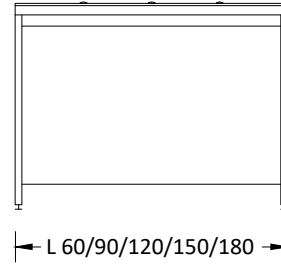

← P 120/150 →

Banco h 90 / Bench h 90
Scrivania h 75 / Desk h 75

Ban BANCO con BARRA PORTASERVIZI

Parete
Wall

Bench with bps

Certificati / Certificates: EN 13150 / EN 61010-1

← L 60/90/120/150/180 →

← P 65/80 →

Banco h 90 / Bench h 90
Scrivania h 75 / Desk h 75

BANCHI LABORATORIO
Laboratory benches

MA90

Accessori
Accessories:

← L 60/90/120/150/180 →

← P 75/90 →

Banco h 90 / Bench h 90
Scrivania h 75 / Desk h 75

Ban BANCO con BARRA PORTASERVIZI

Centrale
Central

Bench with bps

Certificati / Certificates: EN 13150 / EN 61010-1

Banco h 90 / Bench h 90
Scrivania h 75 / Desk h 75

Banco h 90 / Bench h 90
Scrivania h 75 / Desk h 75

BANCHI LABORATORIO
Laboratory benches