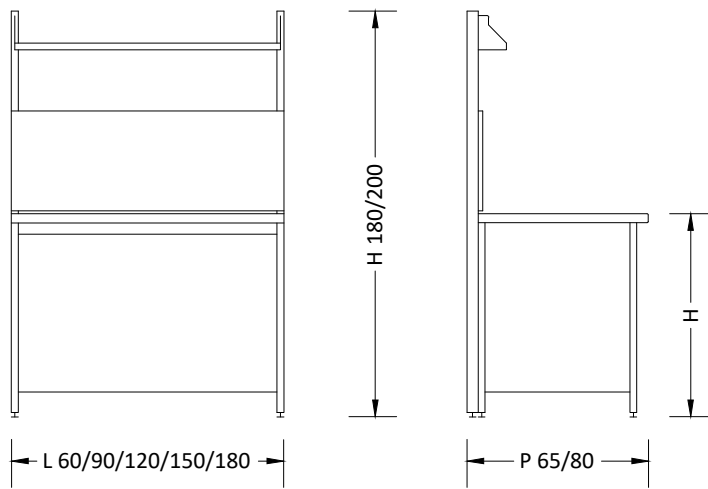

BANCHI LABORATORIO
Laboratory benches

MA90

Accessori
Accessories:

Banco h 90 / Bench h 90
Scrivania h 75 / Desk h 75

Ban BANCO con ALZATA PANNELLATA h 180

Centrale
Central

Bench with wall panel h 180

Certificati / Certificates: EN 13150 / EN 61010-1

BANCHI LABORATORIO
Laboratory benches

MA90

Banco h 90 / Bench h 90
Scrivania h 75 / Desk h 75

Accessori
Accessories:

Ban
Parete
Wall

**BANCO con ALZATA PANNELLATA
e MENSOLA REGOLABILE**
Bench with wall panel unit, adjustable shelf

Certificati / Certificates: EN 13150 / EN 61010-1

BANCHI LABORATORIO
Laboratory benches

MA90

Banco h 90 / Bench h 90
Scrivania h 75 / Desk h 75

Accessori
Accessories:

BANCO con ALZATA PANNELLATA e MENSOLE REGOLABILI
Bench with wall panel unit, adjustable shelves