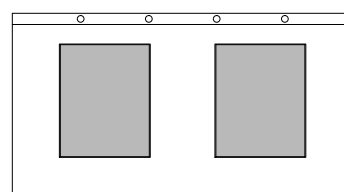

L 90/120/150/180

Banco h 90 / Bench h 90
Scrivania h 75 / Desk h 75

P 80
P 55
L 90/120/150/180

BANCHI LABORATORIO
Laboratory benches

MA90

Accessori
Accessories:

Ban BANCO CON TAVOLO ANTIVIBBRANTE

Parete
Wall

Bench with anti-vibration table

Certificati / Certificates: EN 13150 / EN 61010-1

BANCHI LABORATORIO
Laboratory benches

MA90

Accessori
Accessories:

H 90

P 80

L 90/120/150/180
Centrale / Central

L 120/150/180
Laterale / Lateral

L 150/180
Due posti / Two seats

Ban BANCO con ALZATA PANNELLATA h 135

Parete
Wall

Bench with wall panel h 135

Certificati / Certificates: EN 13150 / EN 61010-1

BANCHI LABORATORIO
Laboratory benches