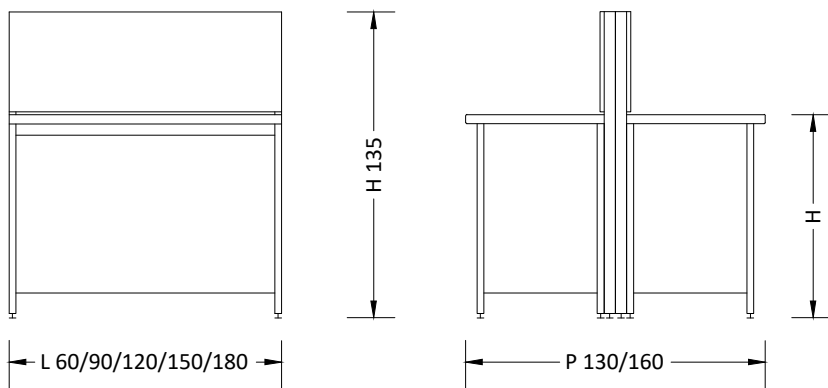

BANCHI LABORATORIO
Laboratory benches

MA90

Accessori
Accessories: