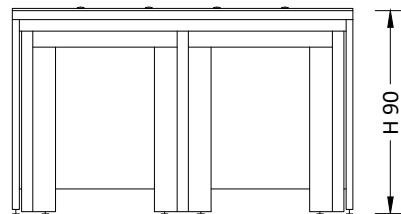

BANCHI LABORATORIO
Laboratory benches

MA90

Accessori
Accessories:

H 90