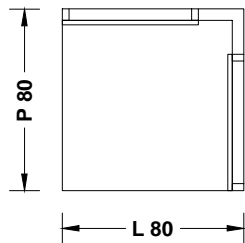

Ban MODULO BANCO ANGOLO

Parete
Wall

Corner bench module

Certificati / Certificates: EN 13150 / EN 61010-1

ANGOLO 2Ap / Corner 2Ap