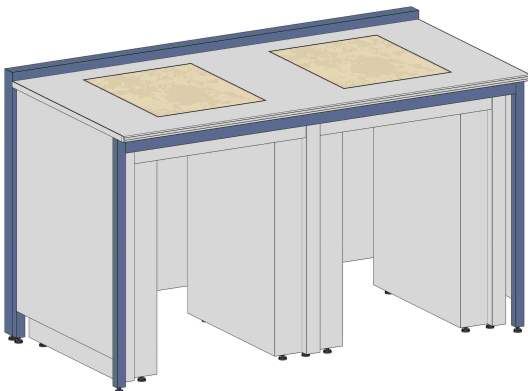

Ban BANCO CON TAVOLO ANTIVIBBRANTE

Parete
Wall

Bench with anti-vibration table

Certificati / Certificates: EN 13150 / EN 61010-1

BANCHI LABORATORIO
Laboratory benches

MA90

Accessori
Accessories: