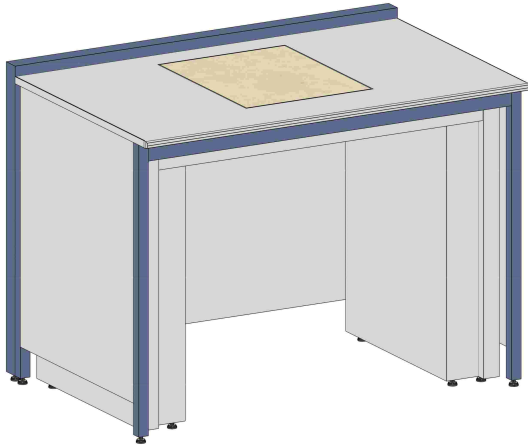

MA90

Accessori
Accessories:

Ban BANCO SAGOMATO CON BPS

Parete
Wall

Shaped bench with technical supplies unit

Certificati / Certificates: EN 13150 / EN 61010-1

SINSTRO / Left

DESTRO / Left

L 90/120/150/180

Banco h 90 / Bench h 90
Scrivania h 75 / Desk h 75

P 80
P 55
L 90/120/150/180

BANCHI LABORATORIO
Laboratory benches

MA90

Accessori
Accessories:

Ban BANCO CON TAVOLO ANTIVIBBRANTE

Parete
Wall

Bench with anti-vibration table

Certificati / Certificates: EN 13150 / EN 61010-1

BANCHI LABORATORIO
Laboratory benches

MA90

Accessori
Accessories:

H 90

P 80

L 90/120/150/180
Centrale / Central

L 120/150/180
Laterale / Lateral

L 150/180
Due posti / Two seats

Ban BANCO con ALZATA PANNELLATA h 135

Parete
Wall

Bench with wall panel h 135

Certificati / Certificates: EN 13150 / EN 61010-1

BANCHI LABORATORIO
Laboratory benches