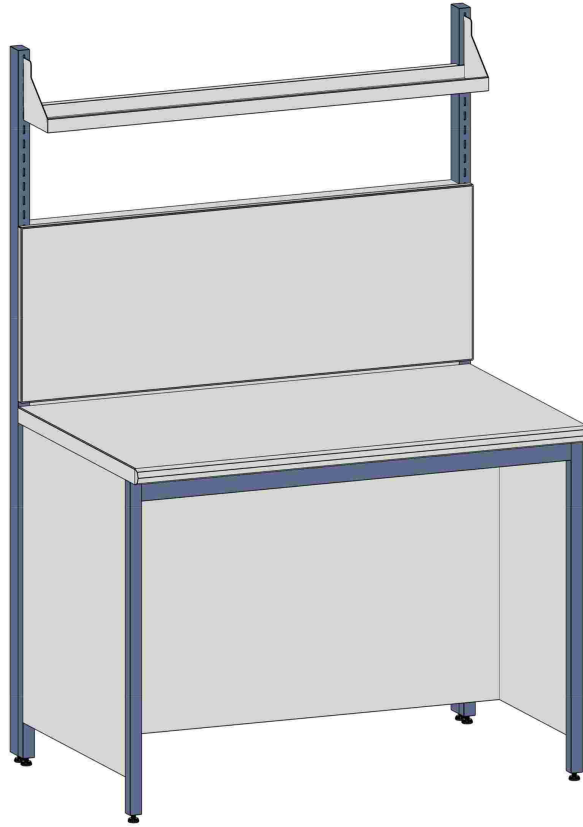

BANCHI LABORATORIO
Laboratory benches

MA90

Accessori
Accessories:

Banco h 90 / Bench h 90
Scrivania h 75 / Desk h 75

Ban BANCO con ALZATA PANNELLATA h 180

Centrale
Central

Bench with wall panel h 180

Certificati / Certificates: EN 13150 / EN 61010-1

BANCHI LABORATORIO
Laboratory benches

MA90

Banco h 90 / Bench h 90
Scrivania h 75 / Desk h 75

Accessori
Accessories:

Ban
Parete
Wall

**BANCO con ALZATA PANNELLATA
e MENSOLA REGOLABILE**
Bench with wall panel unit, adjustable shelf

Certificati / Certificates: EN 13150 / EN 61010-1

BANCHI LABORATORIO
Laboratory benches

MA90

Banco h 90 / Bench h 90
Scrivania h 75 / Desk h 75

Accessori
Accessories:

BANCO con ALZATA PANNELLATA e MENSOLE REGOLABILI
Bench with wall panel unit, adjustable shelves