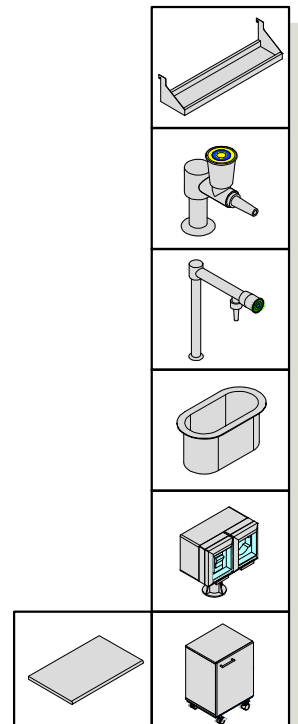

Certificati / Certificates: EN 13150 / EN 61010-1

BANCHI LABORATORIO
Laboratory benches

MA90

Banco h 90 / Bench h 90
Scrivania h 75 / Desk h 75

Accessori
Accessories:

Ban
Parete
Wall

**BANCO con ALZATA APERTA
e MENSOLA REGOLABILE**

Bench with wall unit without panel, adjustable shelves

Certificati / Certificates: EN 13150 / EN 61010-1

BANCHI LABORATORIO
Laboratory benches

MA90

Banco h 90 / Bench h 90
Scrivania h 75 / Desk h 75

Accessori
Accessories:

Certificati / Certificates: EN 13150 / EN 61010-1

BANCHI LABORATORIO
Laboratory benches

MA90

Banco h 90 / Bench h 90
Scrivania h 75 / Desk h 75

Accessori
Accessories:

Ban
Parete
Wall

**BANCO con ALZATA
PANNELLATA e PENSILE**