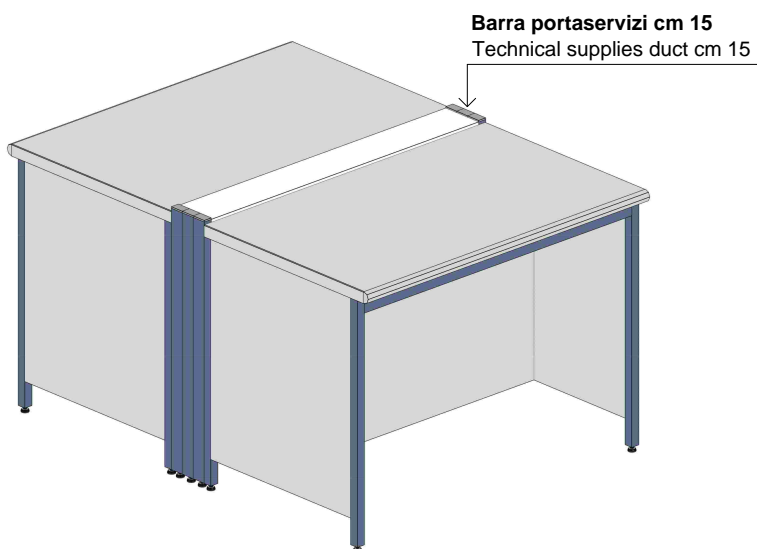

← P 120/150 →

Banco h 90 / Bench h 90
Scrivania h 75 / Desk h 75

Ban BANCO con BARRA PORTASERVIZI

Parete
Wall

Bench with bps

Certificati / Certificates: EN 13150 / EN 61010-1

← L 60/90/120/150/180 →

← P 65/80 →

Banco h 90 / Bench h 90
Scrivania h 75 / Desk h 75

BANCHI LABORATORIO
Laboratory benches

MA90

Accessori
Accessories:

← L 60/90/120/150/180 →

← P 75/90 →

Banco h 90 / Bench h 90
Scrivania h 75 / Desk h 75

Ban BANCO con BARRA PORTASERVIZI

Centrale
Central

Bench with bps

Certificati / Certificates: EN 13150 / EN 61010-1

Banco h 90 / Bench h 90
Scrivania h 75 / Desk h 75

Banco h 90 / Bench h 90
Scrivania h 75 / Desk h 75

BANCHI LABORATORIO
Laboratory benches