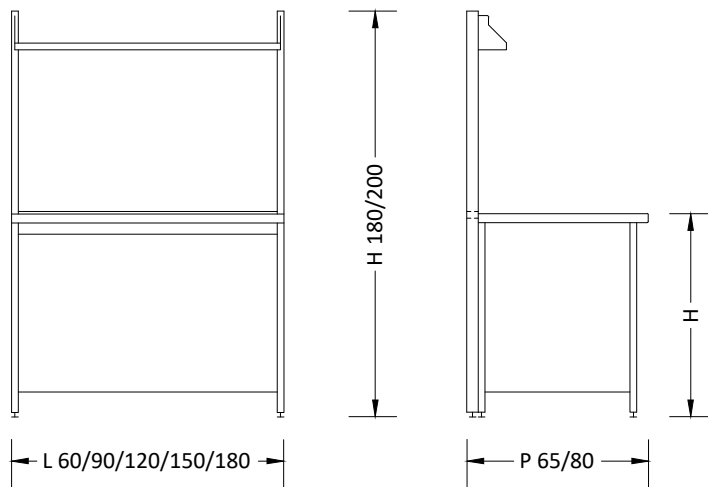

Certificati / Certificates: EN 13150 / EN 61010-1

BANCHI LABORATORIO
Laboratory benches

MA90

Banco h 90 / Bench h 90
Scrivania h 75 / Desk h 75

Accessori
Accessories:

Ban
Parete
Wall

**BANCO con ALZATA APERTA
e MENSOLA REGOLABILE**

Bench with wall unit without panel, adjustable shelves

Certificati / Certificates: EN 13150 / EN 61010-1

BANCHI LABORATORIO
Laboratory benches

MA90

Banco h 90 / Bench h 90
Scrivania h 75 / Desk h 75

Accessori
Accessories: