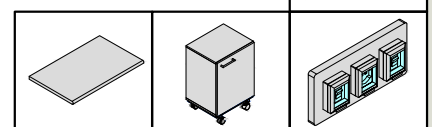

Certificati / Certificates: EN 13150 / EN 61010-1

BANCHI LABORATORIO
Laboratory benches

MA90

Banco h 90 / Bench h 90
Scrivania h 75 / Desk h 75

Accessori
Accessories:

Ban
Parete
Wall

**BANCO con ALZATA APERTA
e MENSOLA REGOLABILE**

Bench with wall unit without panel, adjustable shelves

Certificati / Certificates: EN 13150 / EN 61010-1

BANCHI LABORATORIO
Laboratory benches

MA90

Banco h 90 / Bench h 90
Scrivania h 75 / Desk h 75

Accessori
Accessories: