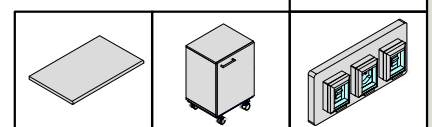

BANCHI LABORATORIO
Laboratory benches

MA90

Banco h 90 / Bench h 90
Scrivania h 75 / Desk h 75

Accessori
Accessories:

Ban
Parete
Wall

**BANCO con ALZATA PANNELLATA
e MENSOLA REGOLABILE**
Bench with wall panel unit, adjustable shelf

Certificati / Certificates: EN 13150 / EN 61010-1

BANCHI LABORATORIO
Laboratory benches

MA90

Banco h 90 / Bench h 90
Scrivania h 75 / Desk h 75

Accessori
Accessories:

BANCO con ALZATA PANNELLATA e MENSOLE REGOLABILI
Bench with wall panel unit, adjustable shelves