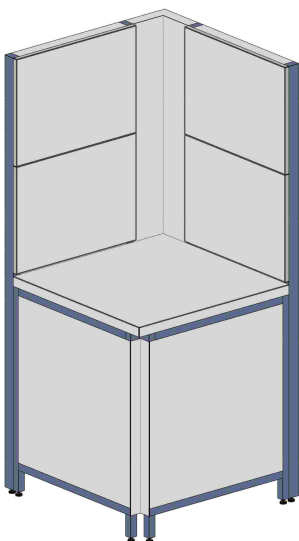

ANGOLO 4Ap / Corner 4Ap