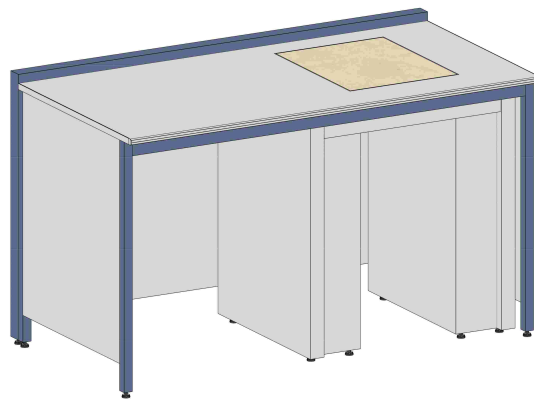

Ban BANCO CON TAVOLO ANTIVIBBRANTE

Parete
Wall

Bench with anti-vibration table

Certificati / Certificates: EN 13150 / EN 61010-1

BANCHI LABORATORIO
Laboratory benches

MA90

Accessori
Accessories: