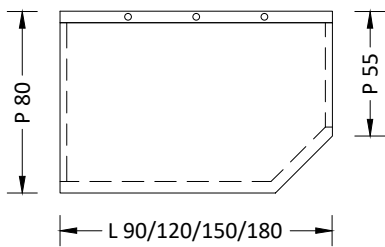

Ban BANCO SAGOMATO CON BPS

Parete
Wall

Shaped bench with technical supplies unit

Certificati / Certificates: EN 13150 / EN 61010-1

L 90/120/150/180

Banco h 90 / Bench h 90
Scrivania h 75 / Desk h 75

P 80
P 55
L 90/120/150/180

BANCHI LABORATORIO
Laboratory benches

MA90

Accessori
Accessories: