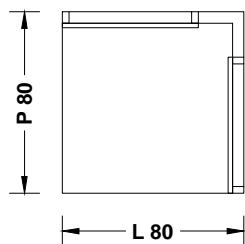

ANGOLO 4Ap / Corner 4Ap