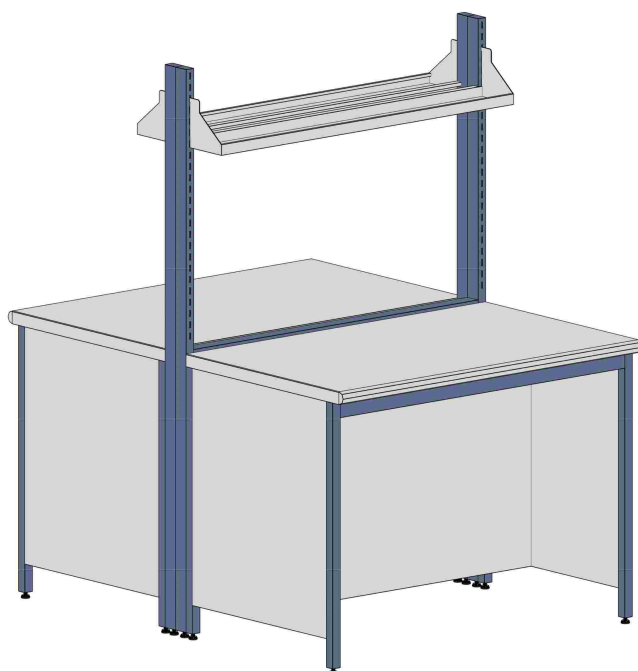

Certificati / Certificates: EN 13150 / EN 61010-1

BANCHI LABORATORIO
Laboratory benches

MA90

Banco h 90 / Bench h 90
Scrivania h 75 / Desk h 75

Accessori
Accessories:

Ban
Parete
Wall

**BANCO con ALZATA APERTA
e MENSOLA REGOLABILE**

Bench with wall unit without panel, adjustable shelves

Certificati / Certificates: EN 13150 / EN 61010-1

BANCHI LABORATORIO
Laboratory benches

MA90

Banco h 90 / Bench h 90
Scrivania h 75 / Desk h 75

Accessori
Accessories:

Certificati / Certificates: EN 13150 / EN 61010-1

BANCHI LABORATORIO
Laboratory benches

MA90

Banco h 90 / Bench h 90
Scrivania h 75 / Desk h 75

Accessori
Accessories:

Ban
Parete
Wall

**BANCO con ALZATA
PANNELLATA e PENSILE**