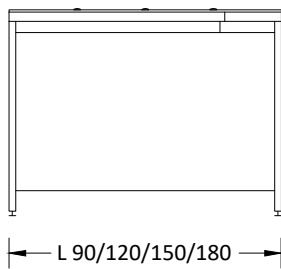

Centrale
Central

Bench with bps

Certificati / Certificates: EN 13150 / EN 61010-1

Banco h 90 / Bench h 90
Scrivania h 75 / Desk h 75

Banco h 90 / Bench h 90
Scrivania h 75 / Desk h 75

BANCHI LABORATORIO
Laboratory benches

MA90

Accessori
Accessories:

Ban BANCO SAGOMATO CON BPS

Parete
Wall

Shaped bench with technical supplies unit

Certificati / Certificates: EN 13150 / EN 61010-1

SINSTRO / Left

DESTRO / Left

L 90/120/150/180

Banco h 90 / Bench h 90
Scrivania h 75 / Desk h 75

P 80
P 55
L 90/120/150/180

BANCHI LABORATORIO
Laboratory benches

MA90

Accessori
Accessories:

Ban BANCO CON TAVOLO ANTIVIBBRANTE

Parete
Wall