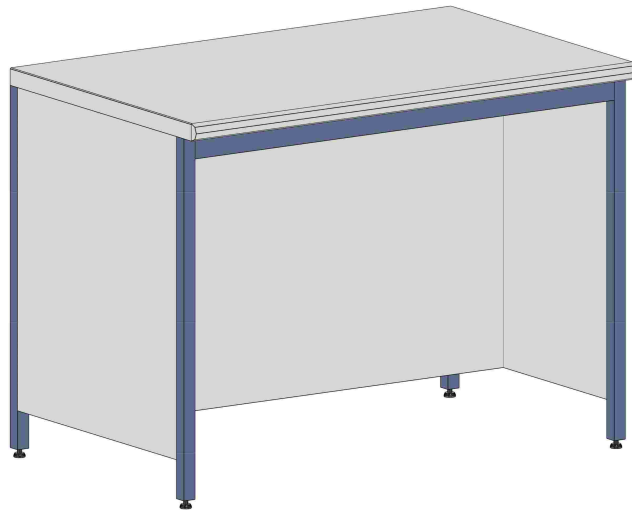

Ban BANCO

Parete
Wall

Bench

Certificati / Certificates: EN 13150 / EN 61010-1

← L 60/90/120/150/180 →

← P 60/75 →

Banco h 90 / Bench h 90
Scrivania h 75 / Desk h 75

BANCHI LABORATORIO
Laboratory benches

MA90

Accessori
Accessories:

Ban BANCO
CENTRALE
Central **Bench**

Certificati / Certificates: EN 13150 / EN 61010-1

BANCHI LABORATORIO
Laboratory benches

MA90

Accessori
Accessories:

← L 60/90/120/150/180 →

← P 120/150 →

Banco h 90 / Bench h 90
Scrivania h 75 / Desk h 75

Ban BANCO con BARRA PORTASERVIZI

Parete
Wall

Bench with bps

Certificati / Certificates: EN 13150 / EN 61010-1

← L 60/90/120/150/180 →

← P 65/80 →