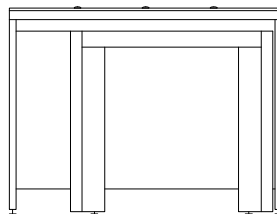

BANCHI LABORATORIO
Laboratory benches

MA90

Accessori
Accessories:

H 90