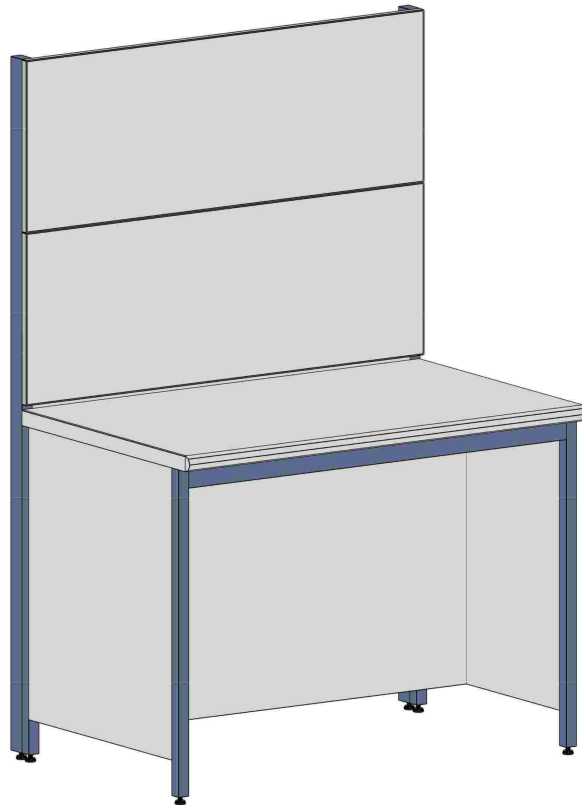

MA90

Accessori
Accessories:

Banco h 90 / Bench h 90
Scrivania h 75 / Desk h 75

Ban BANCO con ALZATA PANNELLATA h 135

Centrale
Central

Bench with wall panel h 135

Certificati / Certificates: EN 13150 / EN 61010-1

BANCHI LABORATORIO
Laboratory benches

MA90

Accessori
Accessories:

Banco h 90 / Bench h 90
Scrivania h 75 / Desk h 75

Ban BANCO con ALZATA PANNELLATA h 180

Parete
Wall

Bench with wall panel h 180

Certificati / Certificates: EN 13150 / EN 61010-1

BANCHI LABORATORIO
Laboratory benches

MA90

Accessori
Accessories:

Banco h 90 / Bench h 90
Scrivania h 75 / Desk h 75

Ban BANCO con ALZATA PANNELLATA h 180

Centrale
Central

Bench with wall panel h 180

Certificati / Certificates: EN 13150 / EN 61010-1

BANCHI LABORATORIO
Laboratory benches

MA90

Banco h 90 / Bench h 90
Scrivania h 75 / Desk h 75

Accessori
Accessories:

Ban
Parete
Wall

**BANCO con ALZATA PANNELLATA
e MENSOLA REGOLABILE**
Bench with wall panel unit, adjustable shelf