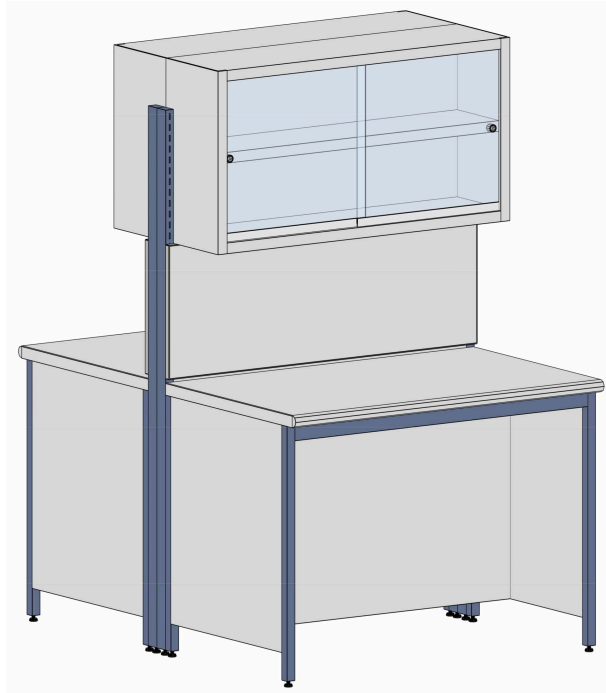

Certificati / Certificates: EN 13150 / EN 61010-1

BANCHI LABORATORIO
Laboratory benches

MA90

Banco h 90 / Bench h 90
Scrivania h 75 / Desk h 75

Accessori
Accessories:

Ban
Parete
Wall

**BANCO con ALZATA
PANNELLATA e PENSILE**

Bench with metal hanging cabinet, crystal sliding doors

Certificati / Certificates: EN 13150 / EN 61010-1

BANCHI LABORATORIO
Laboratory benches

MA90

Banco h 90 / Bench h 90
Scrivania h 75 / Desk h 75

Accessori
Accessories:

Certificati / Certificates: EN 13150 / EN 61010-1

BANCHI LABORATORIO
Laboratory benches

MA90

Banco h 90 / Bench h 90
Scrivania h 75 / Desk h 75

Accessori
Accessories:

Ban
Centrale
Central

BANCO con ALZATA

PANNELLATA e PENSILE DOUBLE FACE