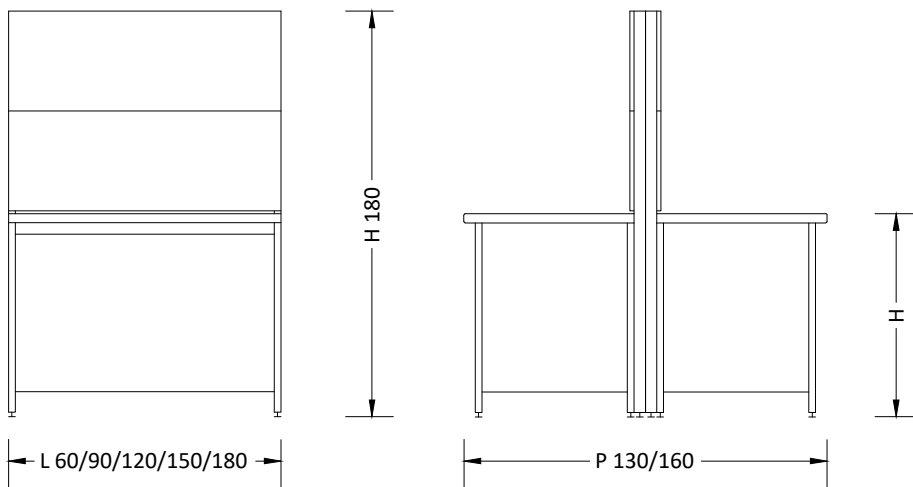

BANCHI LABORATORIO
Laboratory benches

MA90

Accessori
Accessories:

Banco h 90 / Bench h 90
Scrivania h 75 / Desk h 75

Ban BANCO con ALZATA PANNELLATA h 180

Centrale
Central

Bench with wall panel h 180

Certificati / Certificates: EN 13150 / EN 61010-1

BANCHI LABORATORIO
Laboratory benches

MA90

Banco h 90 / Bench h 90
Scrivania h 75 / Desk h 75

Accessori
Accessories:

Ban
Parete
Wall

**BANCO con ALZATA PANNELLATA
e MENSOLA REGOLABILE**
Bench with wall panel unit, adjustable shelf