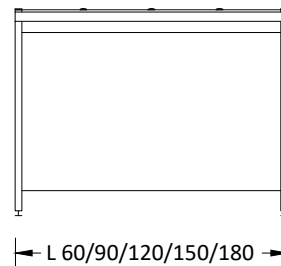

← P 120/150 →

Banco h 90 / Bench h 90
Scrivania h 75 / Desk h 75

Ban BANCO con BARRA PORTASERVIZI

Parete
Wall

Bench with bps

Certificati / Certificates: EN 13150 / EN 61010-1

← L 60/90/120/150/180 →

← P 65/80 →

Banco h 90 / Bench h 90
Scrivania h 75 / Desk h 75

BANCHI LABORATORIO
Laboratory benches

MA90

Accessori
Accessories:

← L 60/90/120/150/180 →

← P 75/90 →

Banco h 90 / Bench h 90
Scrivania h 75 / Desk h 75

Ban BANCO con BARRA PORTASERVIZI

Centrale
Central

Bench with bps

Certificati / Certificates: EN 13150 / EN 61010-1

Banco h 90 / Bench h 90
Scrivania h 75 / Desk h 75

Banco h 90 / Bench h 90
Scrivania h 75 / Desk h 75

BANCHI LABORATORIO
Laboratory benches