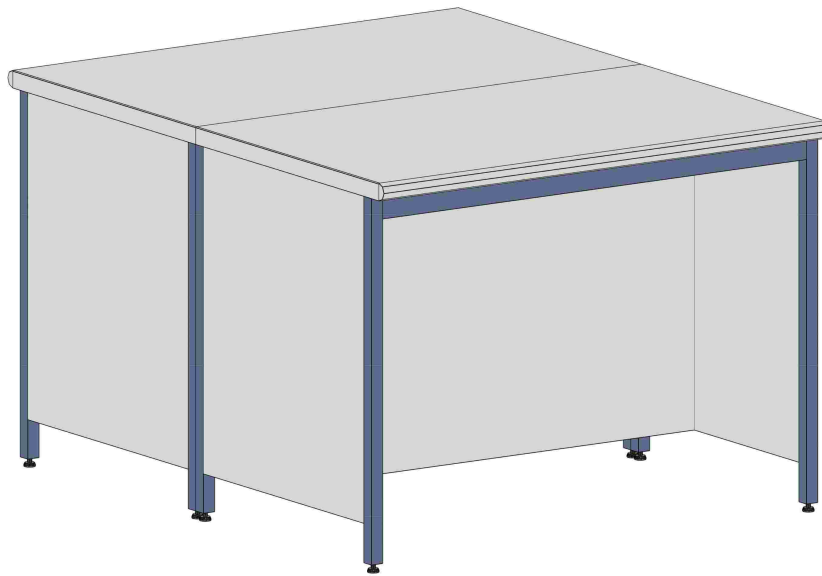

Ban BANCO

Parete
Wall

Bench

Certificati / Certificates: EN 13150 / EN 61010-1

← L 60/90/120/150/180 →

← P 60/75 →

Banco h 90 / Bench h 90
Scrivania h 75 / Desk h 75

BANCHI LABORATORIO
Laboratory benches

MA90

Accessori
Accessories:

Ban BANCO
CENTRALE
Central **Bench**

Certificati / Certificates: EN 13150 / EN 61010-1

BANCHI LABORATORIO
Laboratory benches

MA90

Accessori
Accessories:

← L 60/90/120/150/180 →

← P 120/150 →

Banco h 90 / Bench h 90
Scrivania h 75 / Desk h 75

Ban BANCO con BARRA PORTASERVIZI

Parete
Wall

Bench with bps

Certificati / Certificates: EN 13150 / EN 61010-1

← L 60/90/120/150/180 →

← P 65/80 →