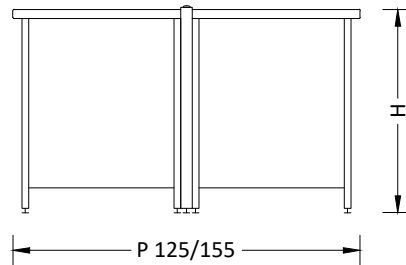

Ban BANCO con BARRA PORTASERVIZI

Centrale
Central

Bench with bps

Certificati / Certificates: EN 13150 / EN 61010-1

Banco h 90 / Bench h 90
Scrivania h 75 / Desk h 75