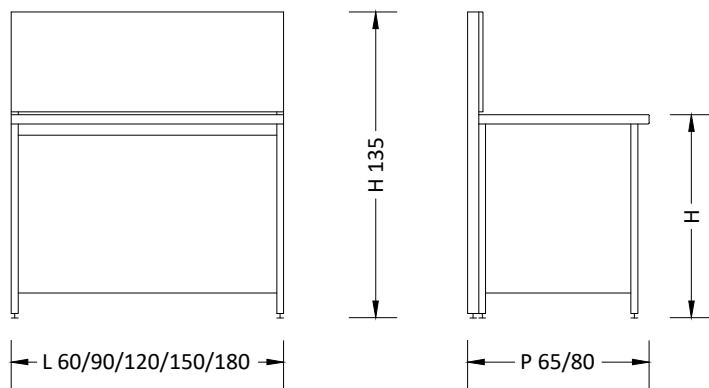

BANCHI LABORATORIO
Laboratory benches

MA90

Accessori
Accessories: