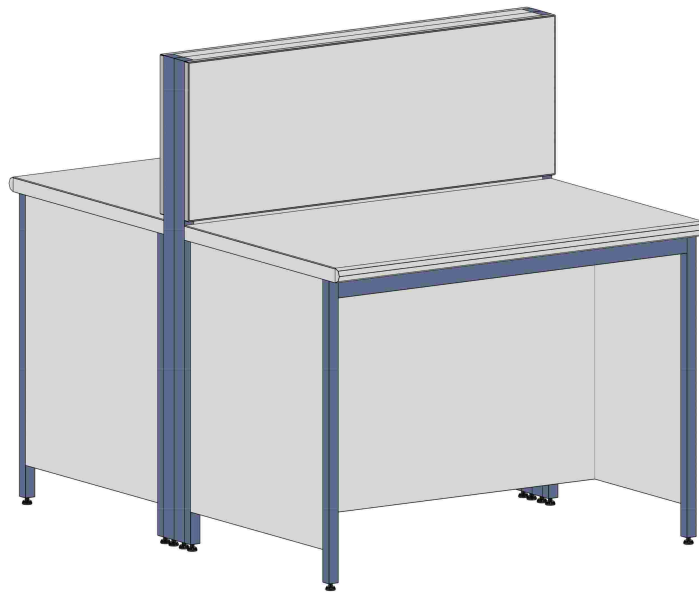

L 120/150/180
Laterale / Lateral

L 150/180
Due posti / Two seats

Ban BANCO con ALZATA PANNELLATA h 135

Parete
Wall

Bench with wall panel h 135

Certificati / Certificates: EN 13150 / EN 61010-1

BANCHI LABORATORIO
Laboratory benches

MA90

Accessori
Accessories:

Banco h 90 / Bench h 90
Scrivania h 75 / Desk h 75

Ban BANCO con ALZATA PANNELLATA h 135

Centrale
Central

Bench with wall panel h 135

Certificati / Certificates: EN 13150 / EN 61010-1

BANCHI LABORATORIO
Laboratory benches

MA90

Accessori
Accessories:

Banco h 90 / Bench h 90
Scrivania h 75 / Desk h 75

Ban BANCO con ALZATA PANNELLATA h 180

Parete
Wall

Bench with wall panel h 180

Certificati / Certificates: EN 13150 / EN 61010-1