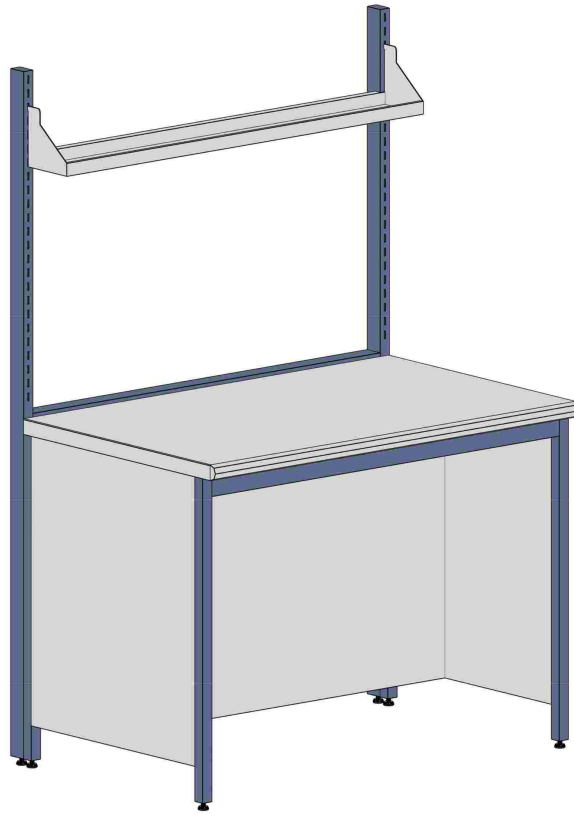

Certificati / Certificates: EN 13150 / EN 61010-1

BANCHI LABORATORIO
Laboratory benches

MA90

Banco h 90 / Bench h 90
Scrivania h 75 / Desk h 75

Accessori
Accessories:

BANCO con ALZATA PANNELLATA e MENSOLE REGOLABILI
Bench with wall panel unit, adjustable shelves

Certificati / Certificates: EN 13150 / EN 61010-1

BANCHI LABORATORIO
Laboratory benches

MA90

Banco h 90 / Bench h 90
Scrivania h 75 / Desk h 75

Accessori
Accessories:

Ban
Parete
Wall

**BANCO con ALZATA APERTA
e MENSOLA REGOLABILE**

Bench with wall unit without panel, adjustable shelves

Certificati / Certificates: EN 13150 / EN 61010-1

BANCHI LABORATORIO
Laboratory benches

MA90

Banco h 90 / Bench h 90
Scrivania h 75 / Desk h 75

Accessori
Accessories: