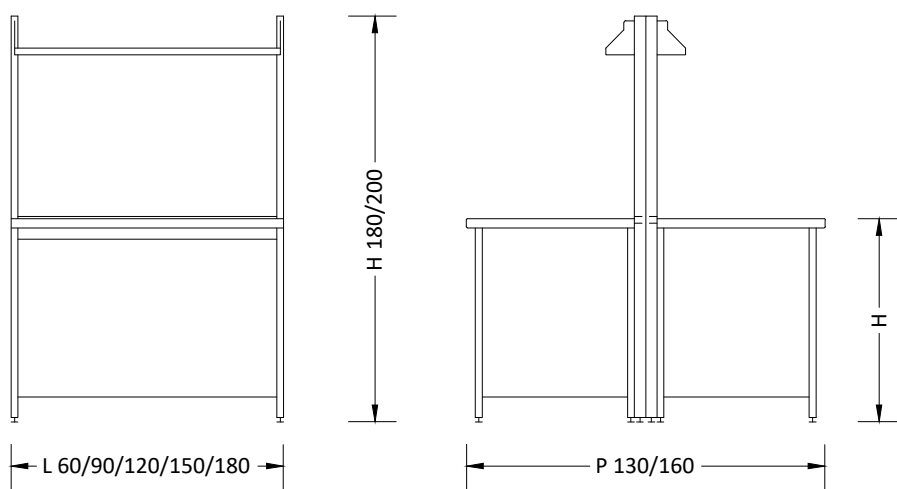

BANCHI LABORATORIO
Laboratory benches

MA90