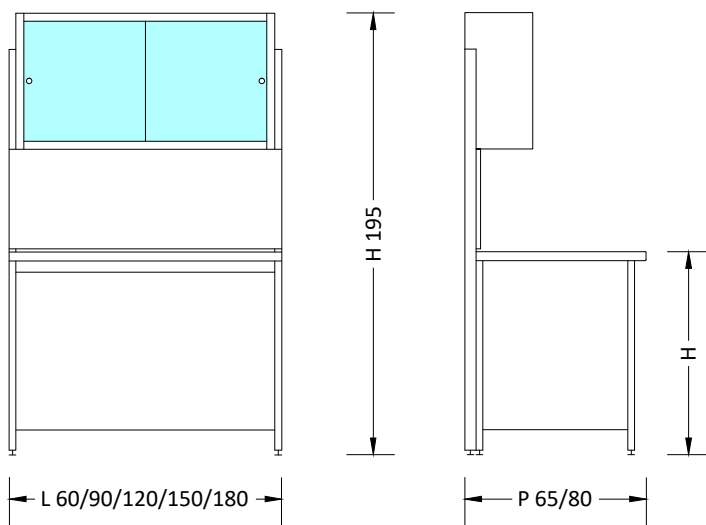

Certificati / Certificates: EN 13150 / EN 61010-1

BANCHI LABORATORIO
Laboratory benches

MA90

Banco h 90 / Bench h 90
Scrivania h 75 / Desk h 75

Accessori
Accessories:

Ban
Parete
Wall

**BANCO con ALZATA
PANNELLATA e PENSILE**

Bench with metal hanging cabinet, crystal sliding doors

Certificati / Certificates: EN 13150 / EN 61010-1

BANCHI LABORATORIO
Laboratory benches

MA90

Banco h 90 / Bench h 90
Scrivania h 75 / Desk h 75

Accessori
Accessories: