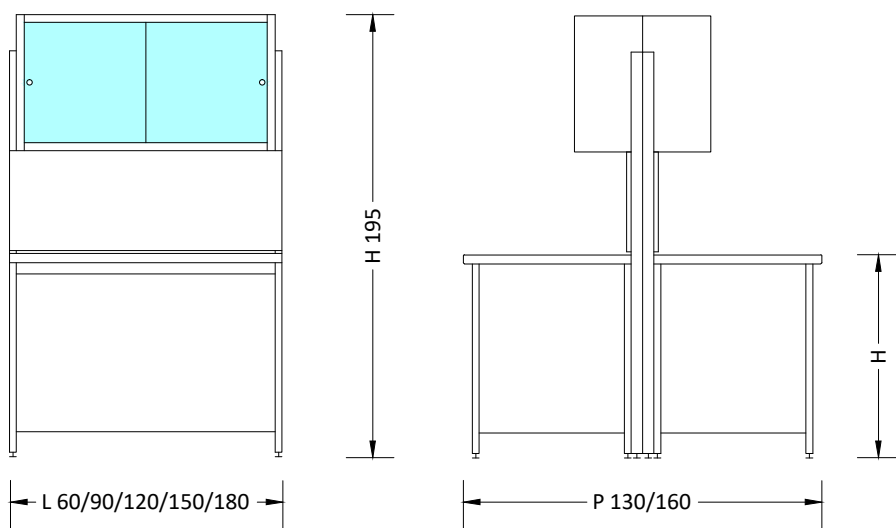

BANCHI LABORATORIO
Laboratory benches

MA90