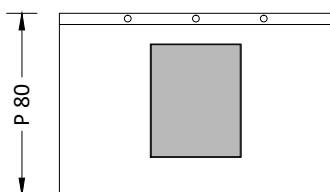

L 90/120/150/180

Banco h 90 / Bench h 90
Scrivania h 75 / Desk h 75

P 80
P 55
L 90/120/150/180

BANCHI LABORATORIO
Laboratory benches

MA90

Accessori
Accessories:

Ban BANCO CON TAVOLO ANTIVIBBRANTE

Parete
Wall

Bench with anti-vibration table

Certificati / Certificates: EN 13150 / EN 61010-1

BANCHI LABORATORIO
Laboratory benches

MA90

Accessori
Accessories:

H 90

P 80

L 90/120/150/180
Centrale / Central

L 120/150/180
Laterale / Lateral

L 150/180
Due posti / Two seats

Ban BANCO con ALZATA PANNELLATA h 135

Parete
Wall

Bench with wall panel h 135

Certificati / Certificates: EN 13150 / EN 61010-1

BANCHI LABORATORIO
Laboratory benches