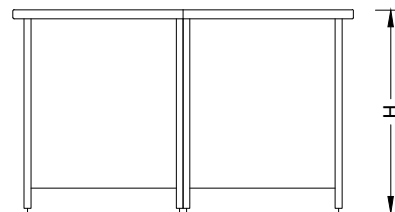

Ban BANCO

Parete
Wall

Bench

Certificati / Certificates: EN 13150 / EN 61010-1

← L 60/90/120/150/180 →

← P 60/75 →

Banco h 90 / Bench h 90
Scrivania h 75 / Desk h 75

BANCHI LABORATORIO
Laboratory benches

MA90

Accessori
Accessories:

Ban BANCO
CENTRALE
Central **Bench**

Certificati / Certificates: EN 13150 / EN 61010-1

BANCHI LABORATORIO
Laboratory benches

MA90

Accessori
Accessories:

← L 60/90/120/150/180 →

← P 120/150 →

Banco h 90 / Bench h 90
Scrivania h 75 / Desk h 75

Ban BANCO con BARRA PORTASERVIZI

Parete
Wall

Bench with bps

Certificati / Certificates: EN 13150 / EN 61010-1

← L 60/90/120/150/180 →

← P 65/80 →

Banco h 90 / Bench h 90
Scrivania h 75 / Desk h 75

BANCHI LABORATORIO
Laboratory benches

MA90

Accessori
Accessories:

← L 60/90/120/150/180 →

← P 75/90 →

Banco h 90 / Bench h 90
Scrivania h 75 / Desk h 75

Ban BANCO con BARRA PORTASERVIZI