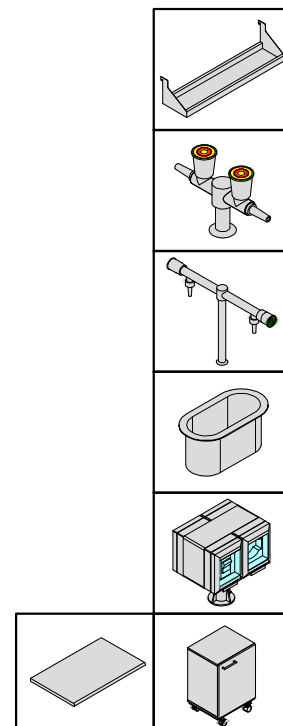

Certificati / Certificates: EN 13150 / EN 61010-1

BANCHI LABORATORIO
Laboratory benches

MA90

Banco h 90 / Bench h 90
Scrivania h 75 / Desk h 75

Accessori
Accessories:

Ban
Parete
Wall

**BANCO con ALZATA APERTA
e MENSOLA REGOLABILE**

Bench with wall unit without panel, adjustable shelves

Certificati / Certificates: EN 13150 / EN 61010-1

BANCHI LABORATORIO
Laboratory benches

MA90

Banco h 90 / Bench h 90
Scrivania h 75 / Desk h 75

Accessori
Accessories:

Certificati / Certificates: EN 13150 / EN 61010-1

BANCHI LABORATORIO
Laboratory benches

MA90

Banco h 90 / Bench h 90
Scrivania h 75 / Desk h 75

Accessori
Accessories:

Ban
Parete
Wall

**BANCO con ALZATA
PANNELLATA e PENSILE**

Bench with metal hanging cabinet, crystal sliding doors

Certificati / Certificates: EN 13150 / EN 61010-1

BANCHI LABORATORIO
Laboratory benches

MA90

Banco h 90 / Bench h 90
Scrivania h 75 / Desk h 75

Accessori
Accessories: