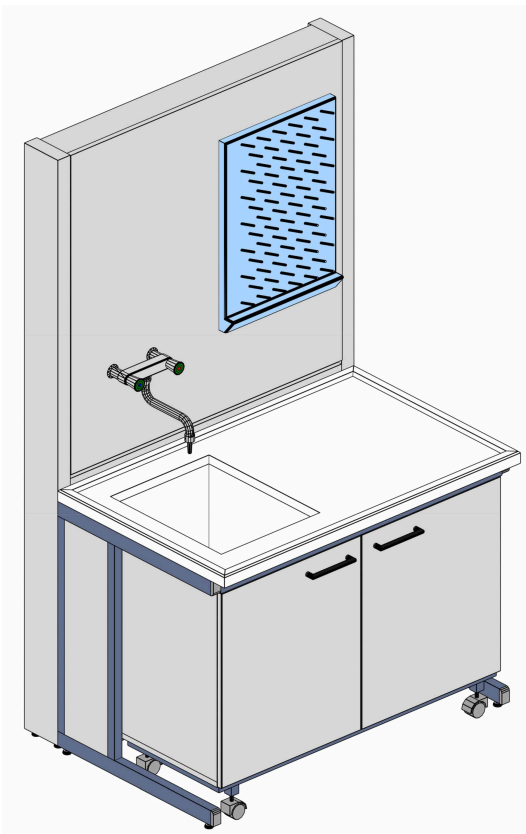

# Lav BANCO LAVAGGIO con ALZATA

Parete  
Wall

## Washing bench with wall panel

**Certificati / Certificates: EN 13150 / EN 61010-1**

**MA955410 - l 60 x p 90 x h 200**  
Piano in Polipropilene bianco / White polypropylene working top

**MA955411 - l 60 x p 90 x h 200**  
Piano in Monolitico / Monolithic gres working top

BANCHI LAVAGGIO  
Washing benches

**MA95  
AIR**

**Accessori**  
Accessories:

**MA955420 - l 120 x p 90 x h 180**  
(DESTRA - SINISTRA) / (Right - Left)  
Piano in Polipropilene bianco / White polypropylene working top