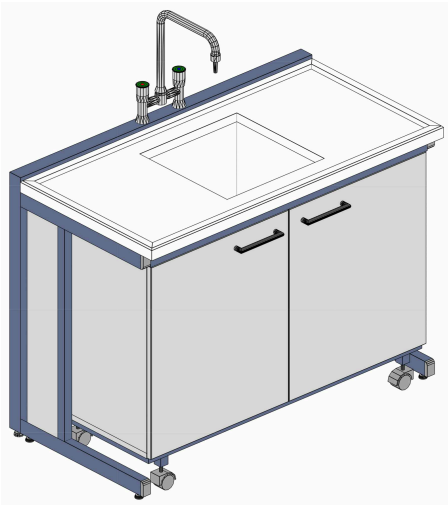

Lav BANCO LAVAGGIO cm 120

Parete / Centrale
Wall / Central

Washing bench cm 120

Certificati / Certificates: EN 13150 / EN 61010-1

MA955044 - l 120 x p 65 x h 90
Piano in Polipropilene bianco / White polypropylene working top

MA955071 - l 120 x p 65 x h 90
Piano in Monolitico / Monolithic gres working top