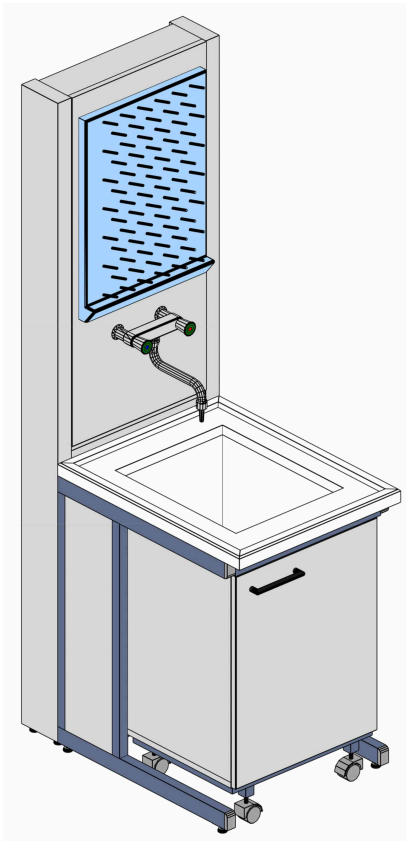

Lav BANCO LAVAGGIO con ALZATA

Parete
Wall

Washing bench with wall panel

Certificati / Certificates: EN 13150 / EN 61010-1

MA955410 - l 60 x p 90 x h 200
Piano in Polipropilene bianco / White polypropylene working top

MA955411 - l 60 x p 90 x h 200
Piano in Monolitico / Monolithic gres working top

BANCHI LAVAGGIO
Washing benches

**MA95
AIR**

Accessori
Accessories: