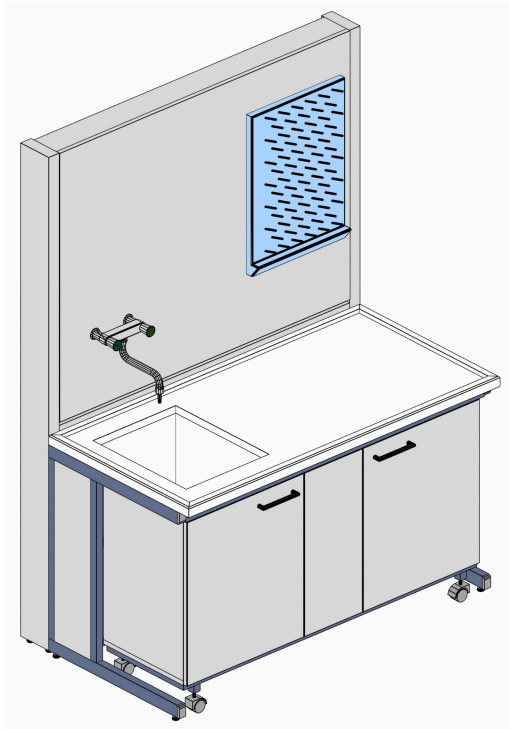

Lav BANCO LAVAGGIO con ALZATA

Parete
Wall

Washing bench with wall panel

Certificati / Certificates: EN 13150 / EN 61010-1

**MA955430 - l 150 x p 90 x h 180
(DESTRA - SINISTRA) / (Right - Left)**

Piano in Polipropilene bianco / White polypropylene working top

**MA955431 - l 150 x p 90 x h 180
(DESTRA - SINISTRA) / (Right - Left)**

Piano in Monolitico / Monolithic gres working top