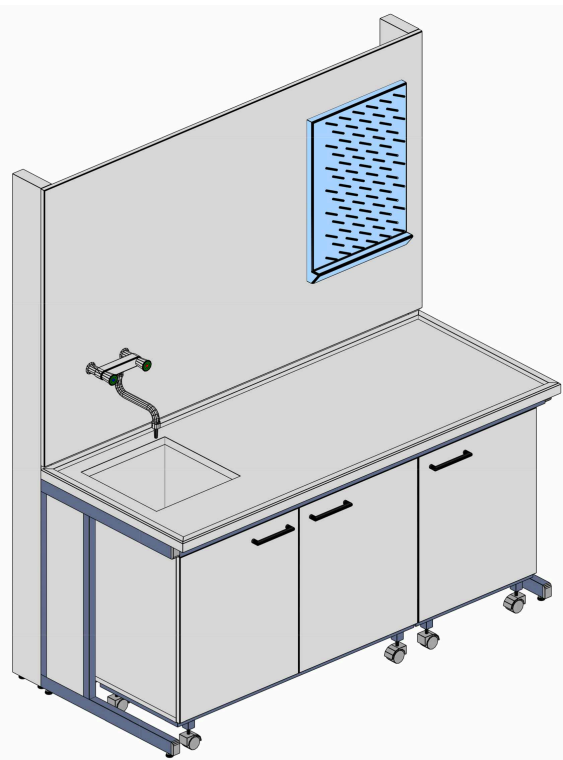

**MA955440 - l 180 x p 90 x h 180
(DESTRA - SINISTRA) / (Right - Left)**

Piano in Polipropilene bianco / White polypropylene working top

**MA955441 - l 180 x p 90 x h 180
(DESTRA - SINISTRA) / (Right - Left)**

Piano in Monolitico / Monolithic gres working top

BANCHI LAVAGGIO
Washing benches

**MA95
AIR**

**Accessori
Accessories:**